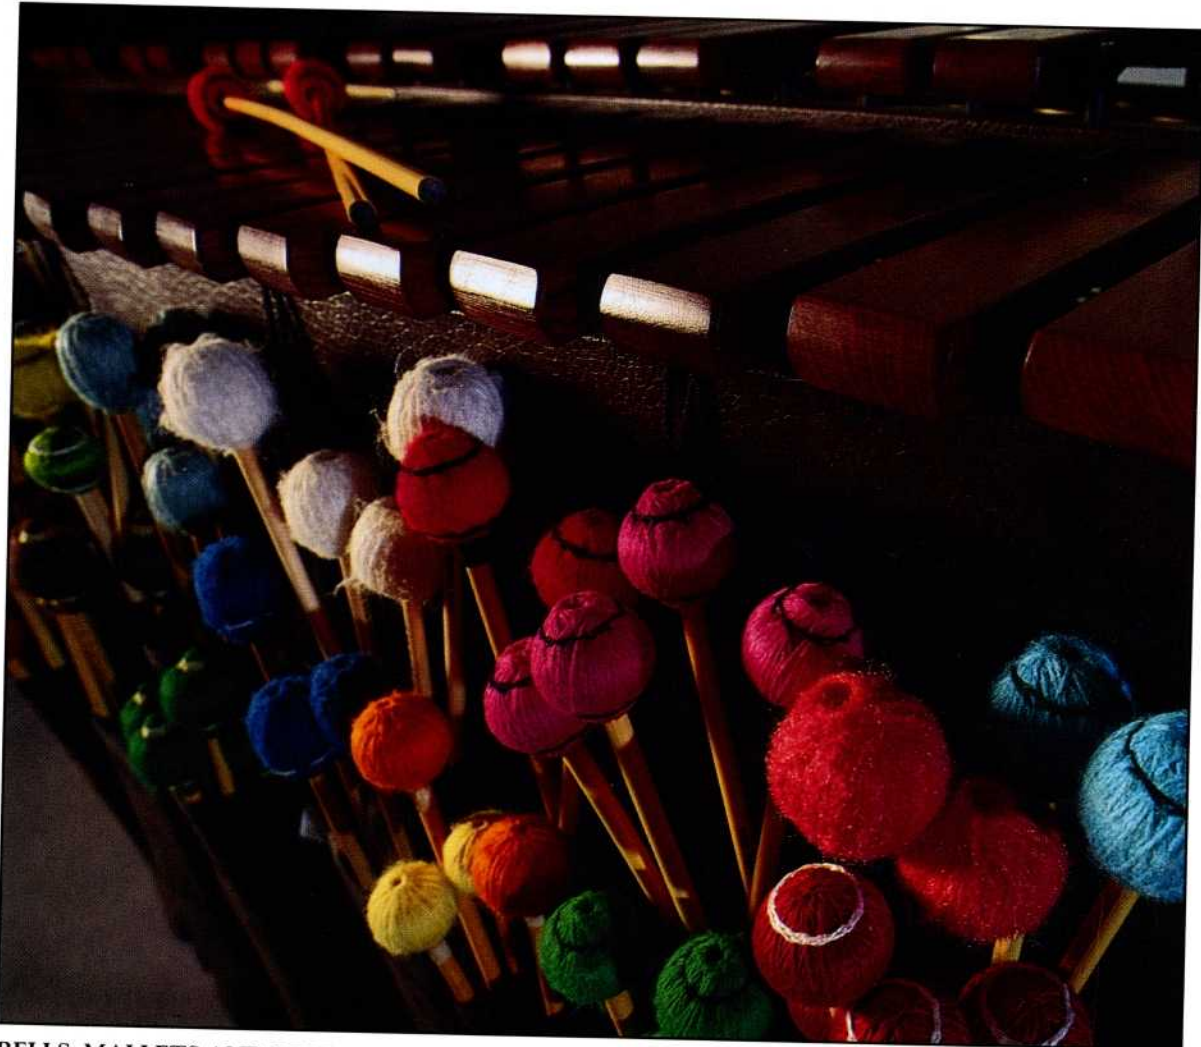

J. Pat Carter

BELLS, MALLETS AND DRUMS — Among the more colorful performances being given on the University of Oklahoma campus are those of the OU Percussion Ensemble, a collection of versatile student musicians whose mastery of a wide range of instruments has been surprising and delighting audiences since 1976. See Page 9.