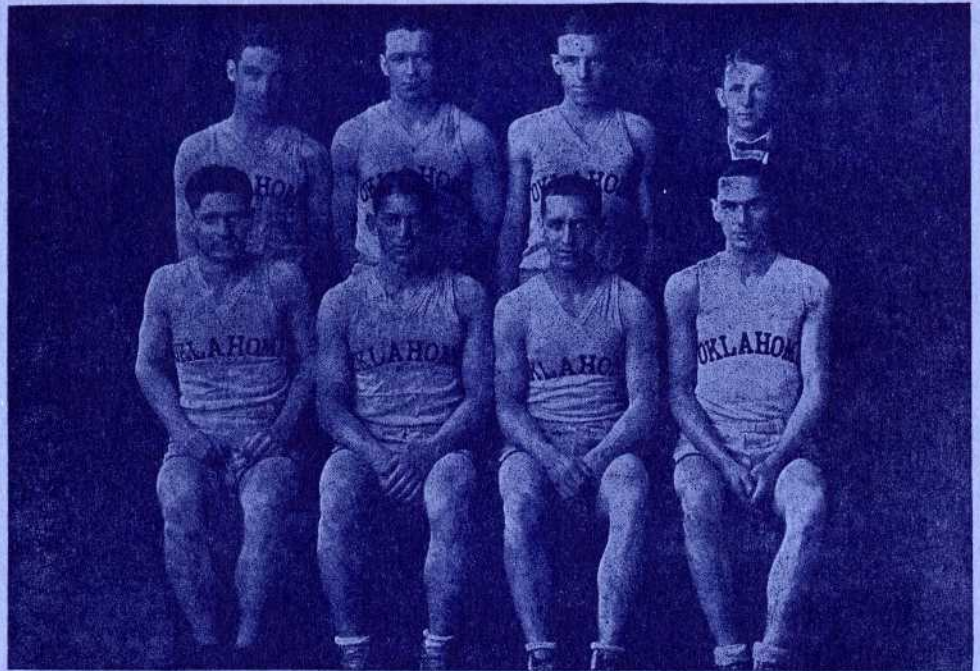

---

---

Coach  
McDermott's  
First  
Great  
Team

---

---

LEFT TO RIGHT—Top row: Wallace, Ruppert, Dunlap, Coach McDermott; Bottom row: McBride, Wheeler, Morse, Captain Johnson.

The Sooner basketball team of 1924 won 13 out of 16 Missouri Valley conference basketball games to finish second in the loop with a percentage of .838. Fred Wallace of El Reno, one of the greatest Sooner basketball players that ever pulled on a rubber-soled shoe, was the driving force of this great team while Floyd McBride, of Oklahoma City, was its sharpshooter.

It was this quintet which ended the famous Kansas winning streak of 34 consecutive basketball victories, after the Jayhawkers had traveled undefeated through their 1923 schedule. This feat was accomplished in the old Armory at Norman the final score reading: Oklahoma 26, Kansas 20.

Although his material isn't anything remarkable this year and he has but one regular, Captain Lawrence Meyer, of El Reno, back in uniform, Coach McDermott is accepting the burden placed upon his coaching genius and is endeavoring to mould a quintet that will acquit itself with honor this year.

In the speedy Anderson twins, Emery and Elvin, products of Norman high school, he has two marksmen of exceptional skill whom he is fast teaching the rudiments of defense and floor play. Andy Beck, the little Classen phenom, is also dribbling and driving with much of the skill that earned him an all-American interscholastic berth two years ago. Jude Potts, a Durant boy, Charles Grady, the Oklahoma Citian and Bro McDonald, the former El Reno star, are all in uniform and working daily as Paul Young, of Norman and Oren Hatman, of Tulsa, centers, and a host of others.