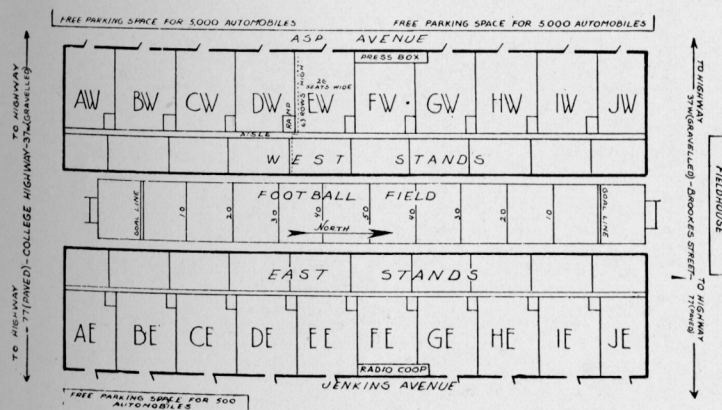

The new price scale on each of Oklahoma's four home games this coming season:

SOONER HOME GAMES FOR 1932

	Reserved Seats	Federal Tax	Total	General Admission Seats	Federal Tax	Total
Oct. 1 Tulsa University at Norman	$1.50	.15	$1.65	$1.00	.10	$1.10
Oct. 22 Kansas State at Norman	2.00	.20	2.20	1.50	.15	1.65
Nov. 5 Missouri at Norman	2.00	.20	2.20	1.50	.15	1.65
Nov. 19 Nebraska at Norman	2.00	.20	2.20	1.50	.15	1.65

Reductions of Approximately 25 to 40 Percent on Texas Game

Last year box seats to the Texas-Oklahoma game sold for $4 and reserved seats for $3. This season athletic officials of the University of Oklahoma and Texas have succeeded in reducing the price of box seats 40 per cent and reserved seats 25 per cent. No special price is being made for end seats this year. Also a reduction of 50 per cent has been secured in the Fair Park admission charge. In past seasons it has cost spectators to Texas-Oklahoma games 50 cents admission into Fair park. This year the charge has been reduced to 25 cents.

	Price	Federal Tax	Total
Box seats	$2.50	.25	$2.75
Reserved Seats (west side)	2.27	.23	2.50
Reserved Seats (east side)	2.00	.20	2.20

HOW TO ORDER SEATS FOR HOME GAMES

Address all orders for tickets to Ben G. Owen, Athletic Director, Fieldhouse, University of Oklahoma, Norman, Okla., specifying your choice of seats, paying for same by personal check, cashier's check or money order and enclosing 20 cents extra for postage and registration. These instructions apply to the Texas-Oklahoma game at Dallas as well as the four games at Norman with Tulsa university, Kansas State, Missouri and Nebraska. Don't forget to include the federal tax when paying for your seats. Tickets for all home games will go on sale September 15. Thereafter they will be mailed out the same day order for them is received. Persons who buy tickets for more than one game should consult the stadium section diagram and stipulate in his order what section he desires. Thus identical seats for the big home games may be sent at one early mailing. Earliest purchases will naturally get the choice seats and get them for the whole season.

LET'S PUT 30,000 PEOPLE IN THE STADIUM WHEN MISSOURI AND NEBRASKA PLAY AT OWEN FIELD

MAIL ORDERS BRING BEST RESULTS

FOR FURTHER INFORMATION WRITE

BEN G. OWEN, Athletic Director, Fieldhouse, University of Oklahoma, Norman, Oklahoma