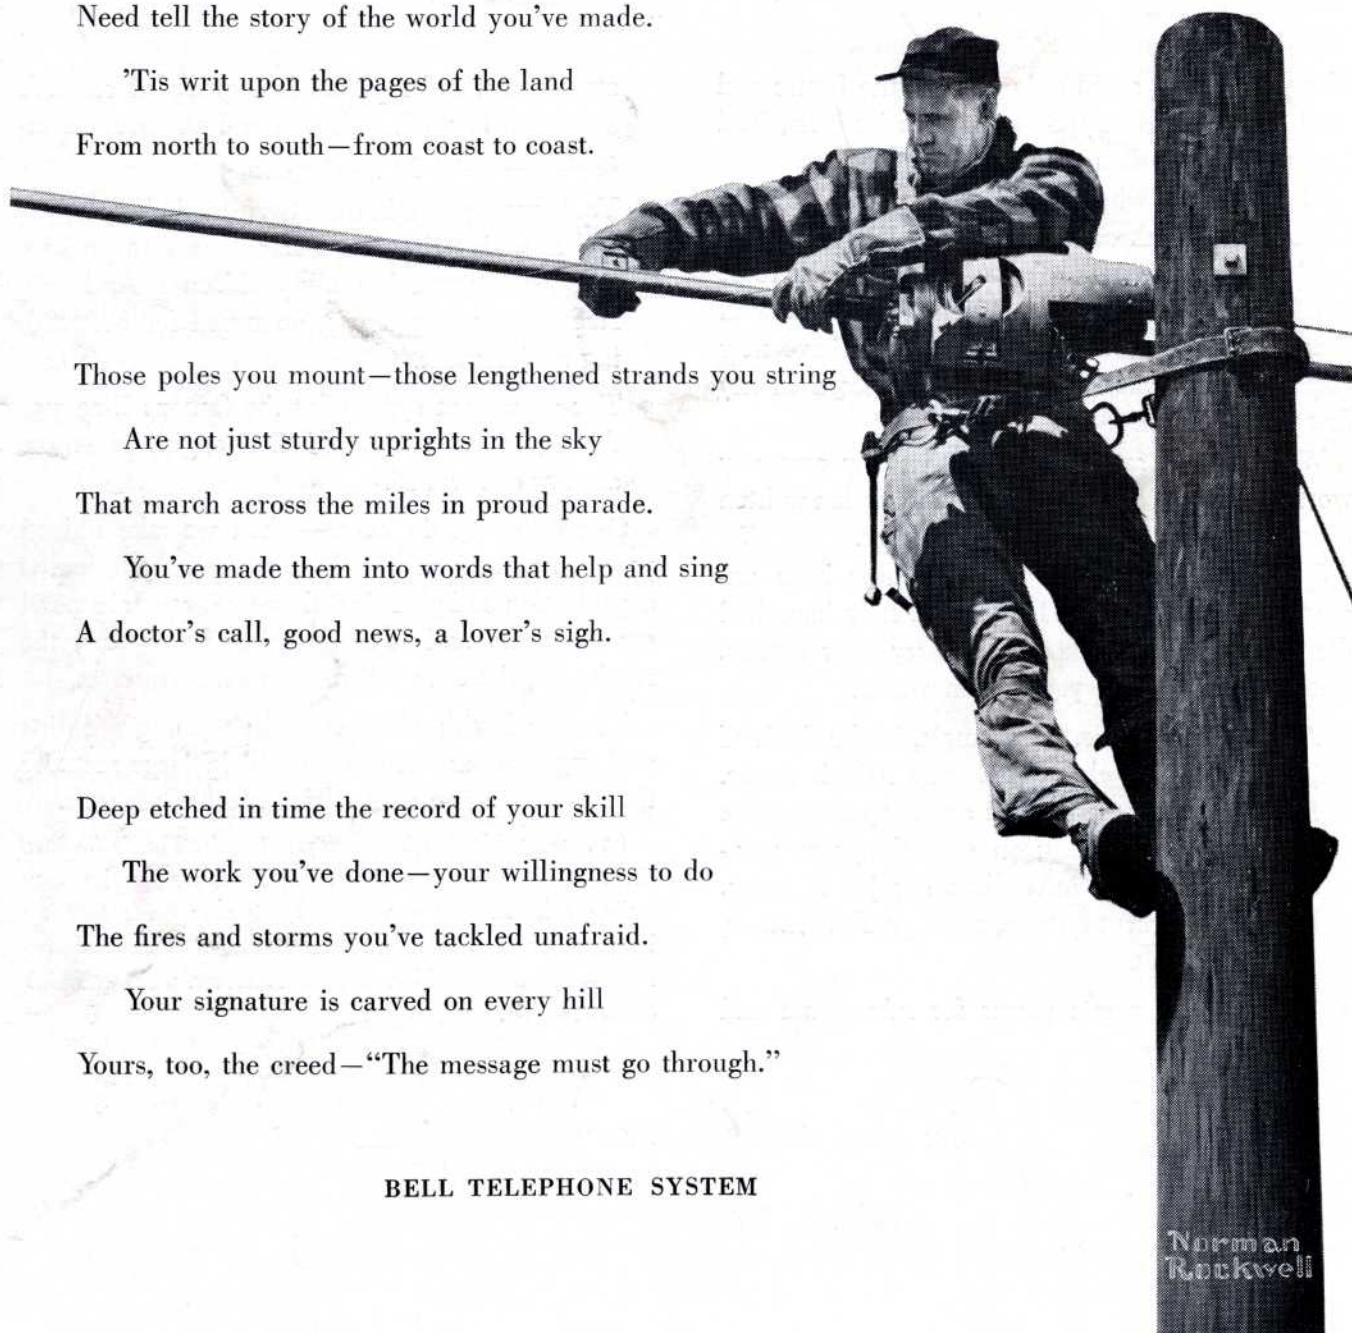

LINES TO A LINEMAN

ILLUSTRATED BY NORMAN ROCKWELL

NORMAN OKLA.
FACULTY EXCHANGE
BOOKS & PERIODICALS
UNI OF OKLA LIBRARY

No word of pen or stroke of artist's hand
No flowered phrase or oratory's boast
Need tell the story of the world you've made.
'Tis writ upon the pages of the land
From north to south—from coast to coast.

Those poles you mount—those lengthened strands you string
Are not just sturdy uprights in the sky
That march across the miles in proud parade.
You've made them into words that help and sing
A doctor's call, good news, a lover's sigh.

Deep etched in time the record of your skill
The work you've done—your willingness to do
The fires and storms you've tackled unafraid.
Your signature is carved on every hill
Yours, too, the creed—"The message must go through."

BELL TELEPHONE SYSTEM

Norman
Rockwell