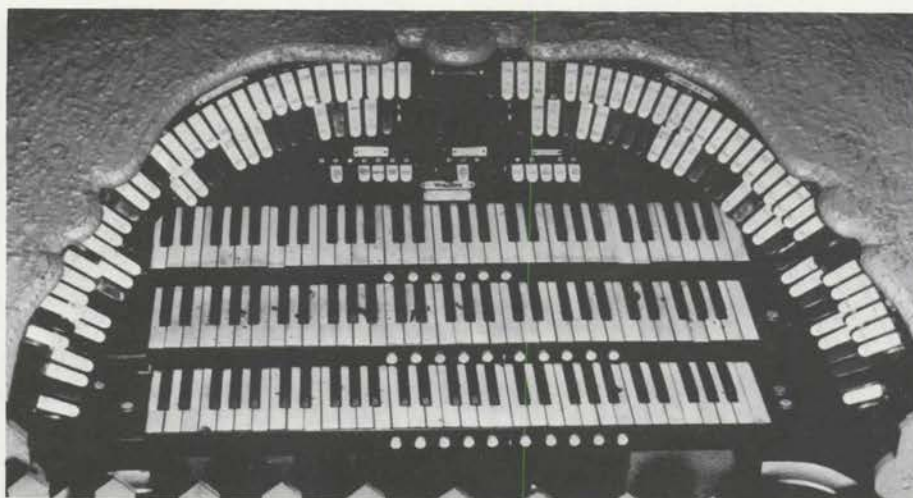

One of twin 3/13 Wurlitzer consoles installed in Piccadilly (now Paramount) in 1928. Fate of other console is unknown. In 1948, theater was renovated, and painters slopped a sickly blue paint on the console which was protected by small picket fence at right side of auditorium. Organ now in private home.
—L. Klos Collection

(Continued from Page 11)

16. **JEFFERSON** 2M Kohl
  Bob Mills
17. **LAKE** 2/5 Marr & Colton
  *Margaret Culp
  Herbert H. Johnson
  Edward C. May
  Louis Pericola
  Ira Shirk*
18. **LIBERTY** 2/6 Wurlitzer
  *Frank A. Clement
  Halburton Clough
  Edward H. Graef
  Frank K. Hanson
  Edward C. May
  Ruth Meyer
  Louis Pericola
  Ira F. Shirk*
19. **LINCOLN** 2/3 Wurlitzer
  *Rose Harloff
  George J. Minges
  Louis Pericola*
20. **LYNDHURST** 2M Kohl
  *Mrs. F. E. Ballou
  W. Ray Burroughs
  Gladys Clark
  Chauncey L. Gifford
  Rose Harloff
  Agnes Lain
  Benjamin Loewenthal
  Blanch McCuen
  C. Sharp Minor
  E. E. Paddock
  Louis Pericola
  Grace Sherwood
  Samuel Thornton*
21. **LYRIC** 2M Marr & Colton
  *Margaret Culp
  Rosetta Golden
  Rose Harloff
  Louis Pericola
  Clara A. Schafer*
22. **MADISON** 2/7 Wurlitzer
  *Frank A. Clement
  Margaret Culp
  Hugh J. Dodge
  George C. Garis
  Harold W. Geschwind
  Chester E. Klee
  Alma Lissow
  Helen Heintz McManus
  Louis Pericola
  Ira Shirk*
23. **MONROE** 3M Kohl
  *George Bacon
  J. Gordon Baldwin
  Westfield S. Brown
  Gladys Clark
  Margaret Culp
  Rose Harloff
  Chester E. Klee
  Louis Pericola*
24. **MURRAY** 2/3 Wurlitzer
  *Margaret Culp
  George C. Garis
  Harold W. Geschwind
  Rose Harloff
  Edgar V. Lehn
  Edith Mansion
  R. Franklin Maynard
  Helen Heintz McManus
  Stella Moskov
  Louis Pericola*
25. **PICCADILLY** 3/13 Wurlitzer
  *Ted Alexander
  Helen Ankner
  J. Gordon Baldwin
  Richard D. Betts
  W. Ray Burroughs
  Gladys Clark
  Frank A. Clement
  Jack Courtney
  Margaret Culp
  Hugh J. Dodge
  Anna Walker Goss
  Forrest W. Gregory
  Chester E. Klee
  Fannie Lampham
  Frank Lybolt
  Mildred Mansfield
  Edward C. May
  Helen Heintz McManus
  Fred R. Myers
  Norman Nairn
  Louis Pericola
  Eda Roman
  Beatrice Ryan
  Charles Sharp
  Ira F. Shirk
  Harry G. Sullivan
  Art Taylor*
26. **PLAZA** 2M Kohl
  Lou Pericola
27. **PRINCESS** 2M Kohl
  *Joseph L. Briggs
  Margaret Culp
  Louis Pericola
  Elizabeth Scurry
  Ira F. Shirk
  Edwin J. Werp*
28. **RKO PALACE** 4/21 Wurlitzer
  *Helen Ankner
  Helen Crawford
  Jesse Crawford
  Edward H. Graef
  Tom Grierson
  Ann Leaf
  Walter B. Patterson
  Edwin J. Werp*