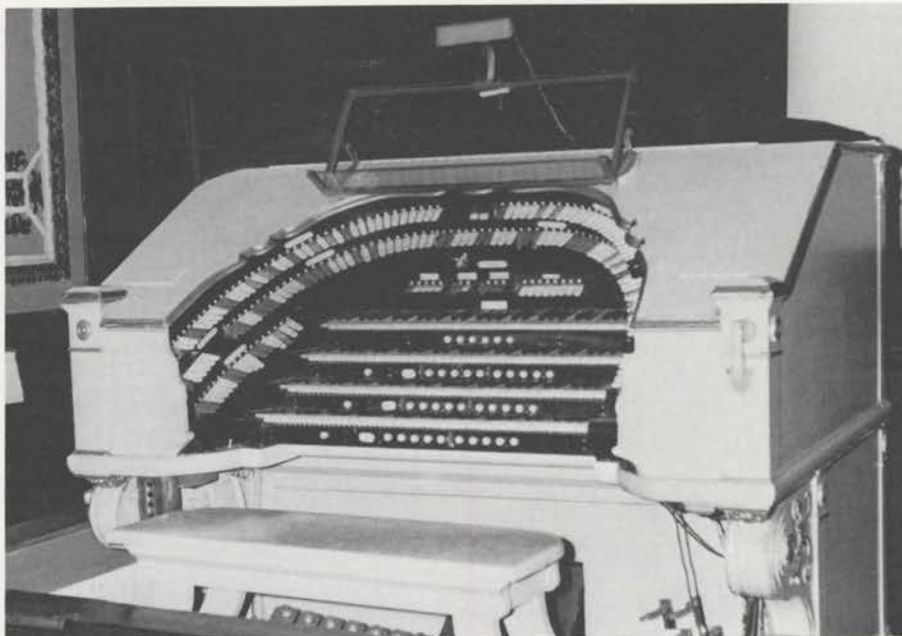

29. REGENT 3/9 H-J Wurlitzer

Helen Ankner
Joseph L. Briggs
W. Ray Burroughs
Gladys Clark
Frank A. Clement
Margaret Culp
L. Grace Drew
Anna Walker Goss
Forrest W. Gregory
Tom Grierson
Nellie Hillhouse
Emily Karnes
Chester E. Klee
Edward C. May
Stella Moscov
Louis Pericola
Beatrice Ryan
Harold Osborn Smith

30. RIALTO 1M Marr & Colton
R. Franklin Maynard

31. RIVIERA 3/11 Marr & Colton

Frank A. Clement
Halburton Clough
Hugh J. Dodge
Harold W. Geschwind
Edward H. Graef
Tom Grierson
Rose Harloff
Edward C. May
Ruth Meyer
Louis Pericola

32. ROCHESTER 5/24 Marr & Colton

George Bacon
J. Gordon Baldwin
Robert J. Berentsen
Maurice Cook
Helen Crawford
Jesse Crawford
Forrest W. Gregory
Carl Halbert
Dick Hull
Howell Lewis
Frank Lybolt
Con Maffie
C. Sharp Minor
Louis Pericola
Harry G. Sullivan
Earl Tobias
Jerry Vogt

33. STALEY 2M Kohl

Harold Geschwind
Edward C. May
Helen Heintz McManus

34. STATE 2/6 Wurlitzer

Frank A. Clement
Edward H. Graef
F. R. Harper
Edward C. May
R. Franklin Maynard
Helen Heintz McManus
Louis Pericola
Ira F. Shirk

RKO Palace 4/21 Wurlitzer as it looked when regularly used. Organ was installed in 1928.
—L. Klos Collection

35. STRAND 4M Marr & Colton

Gladys Clark
Frank A. Clement
Margaret Culp
Hugh J. Dodge
L. Grace Drew
Harold W. Geschwind
Rosetta Golden
Forrest W. Gregory
Tom Grierson
Rose Harloff
Nellie Hillhouse
Howell Lewis
Alma Lissow
R. Franklin Maynard
Louis Pericola
Mrs. Schyminger
Grace Sherwood
Ira F. Shirk
Harry G. Sullivan

36. SUN 2M Kohl

Louis Pericola

37. THURSTON 2M Wurlitzer

George C. Garis
Anna Walker Goss
Alma Lissow
Helen Heintz McManus
Louis Pericola

38. VICTORIA 4M Moller
(from Gordon Theater)

Grace Spies
May Spies