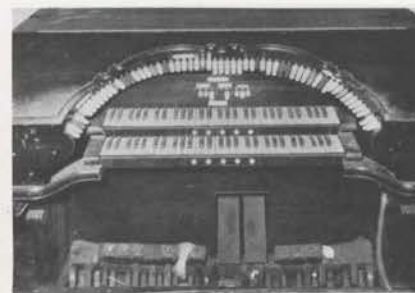

(Continued on Page 12)

Loew's Rochester 5/24 Marr & Colton as it looked in the 30's. Console was the largest ever built by the M & C Company in Warsaw, New York. Now in Portland, Oregon. —Dick Hull Collection

Jerry Vogt, who played the Rochester 5/24 Marr & Colton, poses at the WHEC 3/11 Wurlitzer. An excellent musician and teacher, Mr. Vogt also was a top church organist.

—From Lloyd Klos Collection

The 2/7 Wurlitzer console in the Webster Theater. A typical neighborhood theater installation. Installed in 1927, the organ was used by six players. Organ was sold for parts in 1960, and theater was demolished as a hazard in 1965.