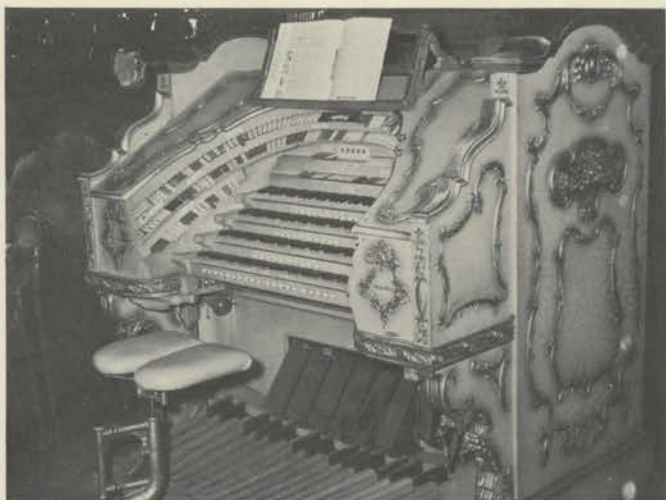

ORGAN CONSOLES, EAST AND WEST

WurliTzer 3/11 - Grand Ballroom Bradford Hotel, Boston, Massachusetts. -- Photo courtesy Marvin Merchant.

Robert Morton 4/18 in the Midland Theatre, Kansas City, Missouri. -- Photo courtesy C.A. Brown.

WurliTzer 3/13 Oriental Theatre, Portland, Oregon. -- Photo courtesy Eldon Stroud

Introducing:

The Thomas Symphony Grand Horseshoe Console Theater Organ

Now: a dynamic theatrical console, the Thomas Symphony Grand. When you see and try this entirely new electronic organ, you will agree: this is a magnificent new instrument for the most discriminating musician.

At the console you enjoy quick changes with great ease of handling: true combination pistons move the stop tabs automatically cancelling the previous registration, as on the largest pipe organ. You enjoy remarkable contrasts in timbre because of a wide range of voices: clear, clean tibias and lifelike woodwind, reed, string and horn, spanning a complete range in octave and harmonic pitches.

And you enjoy the exciting bigness and variety of a true theater organ.

The Symphony Grand is unique —

and will be for years to come. It has two independent tone cabinets — Main and Leslie — built right into the console, eliminating space-taking tone cabinets. You create stereo sound within or between keyboards at the touch of tabs.