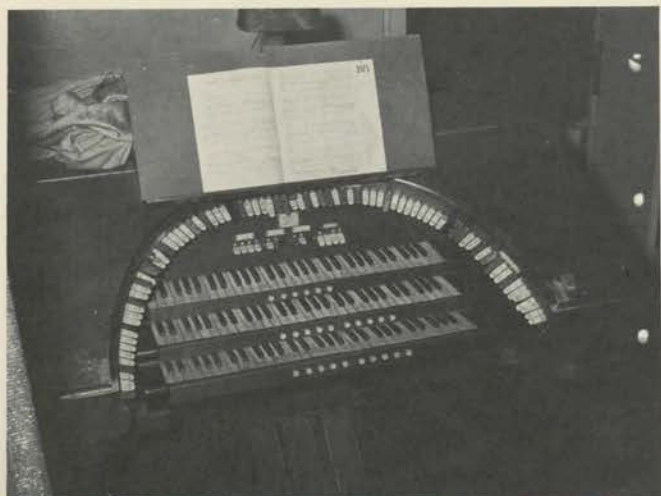

ORGAN CONSOLES, EAST AND WEST

WurliTzer 3/11 - Grand Ballroom Bradford Hotel, Boston, Massachusetts. -- Photo courtesy Marvin Merchant.