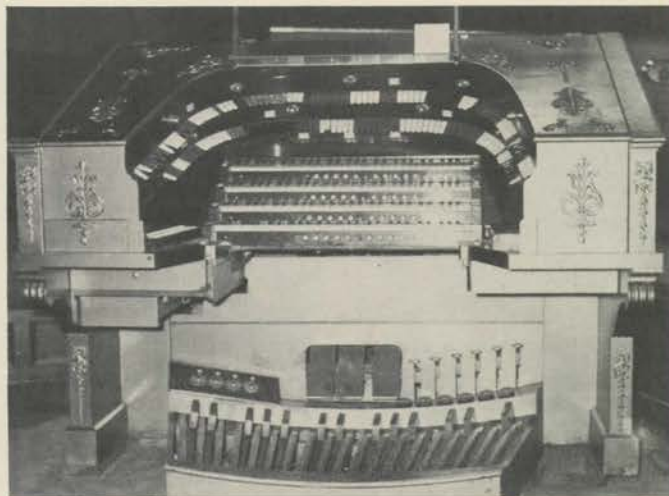

Robert Morton 4/18 in the Midland Theatre, Kansas City, Missouri. -- Photo courtesy C.A. Brown.