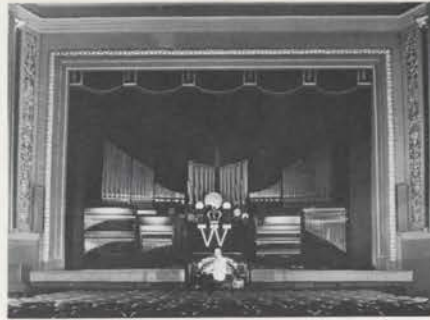

Theatre Organ

Volume 9, No. 4

and Bombarde

Volume 4, No. 4

THE COVER PHOTO

This is a view of "Winifred", the Wurlitzer 260 Special which was enlarged and installed in the Strand Theatre in Plattsburgh, New York. This section of the organ is treated with multi-colored "black-light" paint and is used in organ presentations for a dramatic effect. See story beginning on Page 2.

... from the relay room of

THE HEAD ENTHUSIAST

Thanks to the Motor City Chapter, another fine Annual Membership Meeting and Convention is now history. To all involved in hosting us in Detroit, and to those involved in restoring and maintaining the fine instruments heard, goes a standing ovation from the entire membership.